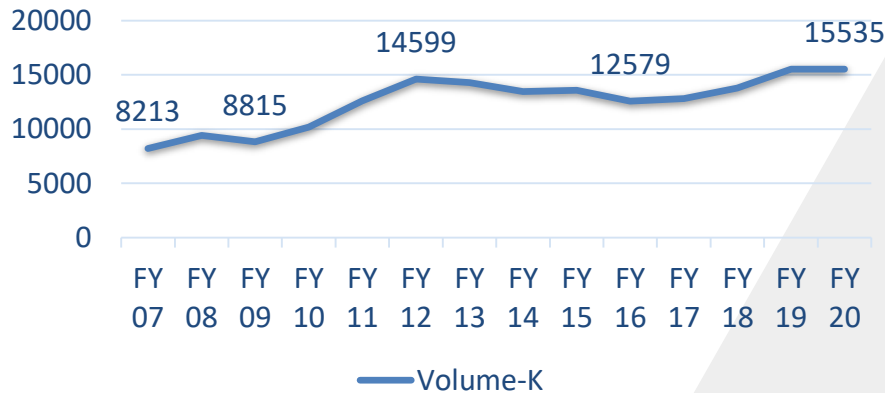

Watches: TCL brands: Volume, Value over the years

CAGR: 13 Years: Volume: 5.03%, Value: 9.86%

Vol (K)