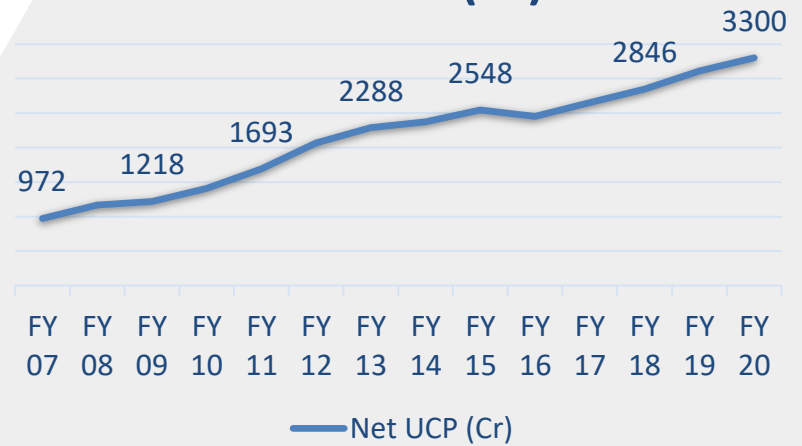

Net UCP (Cr)

Period	FY 07 to FY 12	FY12 to FY 16	FY 16 to FY 20
Years	5	4	4
Vol	12%	-4%	5%
Val	16%	4%	8%